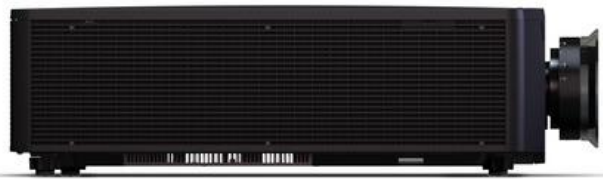

HS-Series

1. With every D20-HS or D16-HS purchased;
1. Receive X1 free of charge **1.5 - 2.0:1 Zoom Lens**
  2. &
  2. Receive up to X2 additional lenses at half price

Product	Display technology	Illumination technology	Resolution	ANSI lumens
D16HD-HS - (Black)	1DLP	Laser Phosphor	HD	14,000
D16WU-HS - (Black)			WUXGA	15,500
D20HD-HS - (Black)			HD	16,500
D20WU-HS - (Black)			WUXGA	18,500

Lens options (Free & half price lens options)
0.84 - 1.02:1 Zoom Lens
1.02 - 1.36:1 Zoom Lens
1.2 - 1.5:1 Zoom Lens (Full ILS)
1.5 - 2.0:1 Zoom Lens (Full ILS)
2.0 - 4.0:1 Zoom Lens (Full ILS)
4.0 - 7.0:1 Zoom Lens (Full ILS)